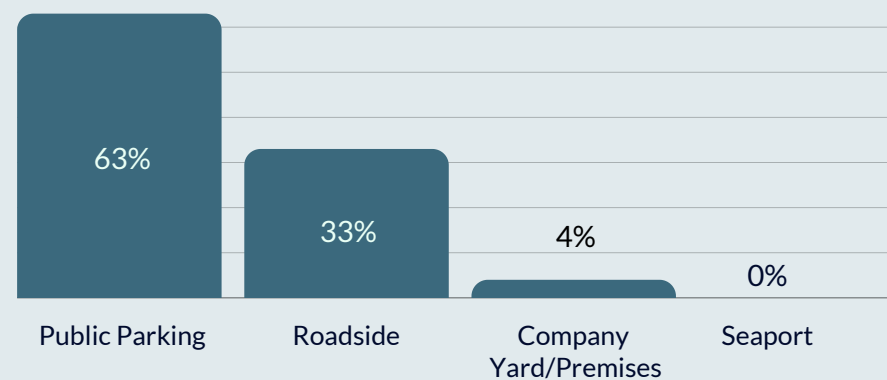

96.17 %

Cargo Theft by Product Type

Cargo Theft by Type of Event

Cargo Theft by Day

Top 5 Targeted States

Cargo Theft by Type of Location

Cargo Theft Q3 Annual Trends

Cargo Theft by Hours