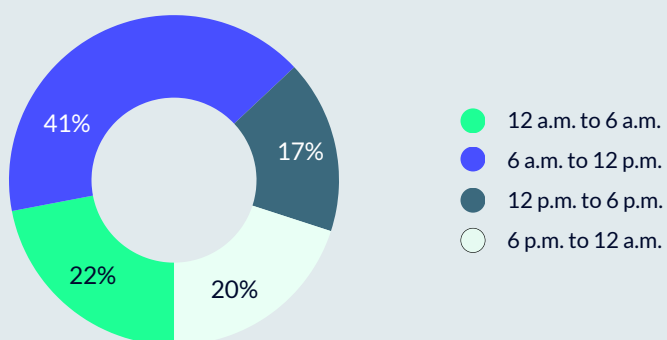

96.17 %

Cargo Theft by Product Type

Cargo Theft by Type of Event

Cargo Theft by Day

Top 5 Targeted States

Cargo Theft by Type of Location

Cargo Theft Q3 Annual Trends

Cargo Theft by Hours