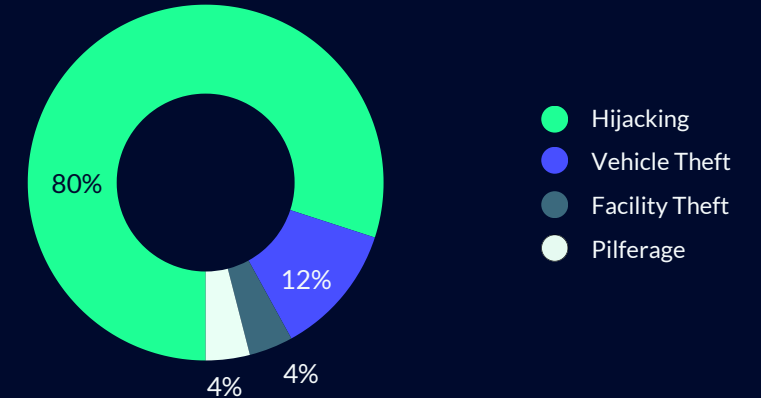

Q3-2024 CARGO THEFT TRENDS - BRAZIL

Average Cargo Thefts per Month

1349

Average Cargo Thefts per Day

45

Number of Cargo Thefts in Q3

4,047

Percentage of Thefts with Violence

96.17 %

Cargo Theft by Product Type

Cargo Theft by Type of Event

Cargo Theft by Day

Top 5 Targeted States

Cargo Theft by Type of Location

Cargo Theft Q3 Annual Trends

Cargo Theft by Hours

Cargo Theft by Region