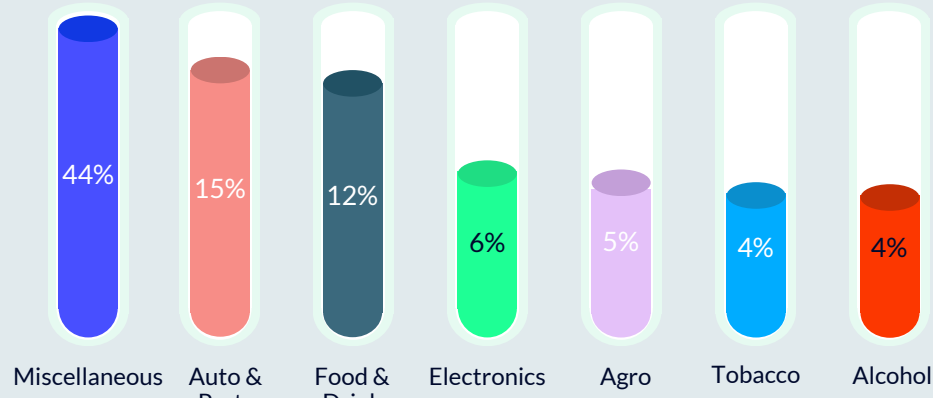

Q3-2024 CARGO THEFT TRENDS - BRAZIL

Average Cargo Thefts per Month

1349

Average Cargo Thefts per Day

45

Number of Cargo Thefts in Q3

4,047

Percentage of Thefts with Violence

96.17 %

Cargo Theft by Product Type

Cargo Theft by Type of Event

Cargo Theft by Day

Top 5 Targeted States

Cargo Theft by Type of Location

Cargo Theft Q3 Annual Trends

Cargo Theft by Hours