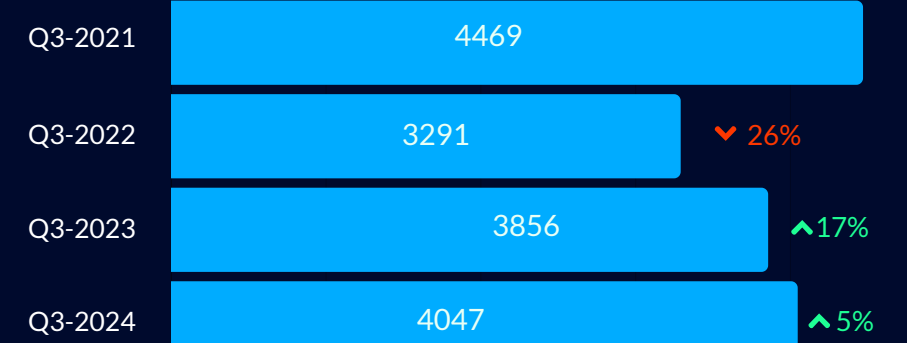

96.17 %

Cargo Theft by Product Type

Cargo Theft by Type of Event

Cargo Theft by Day

Top 5 Targeted States

Cargo Theft by Type of Location

Cargo Theft Q3 Annual Trends

Cargo Theft by Hours