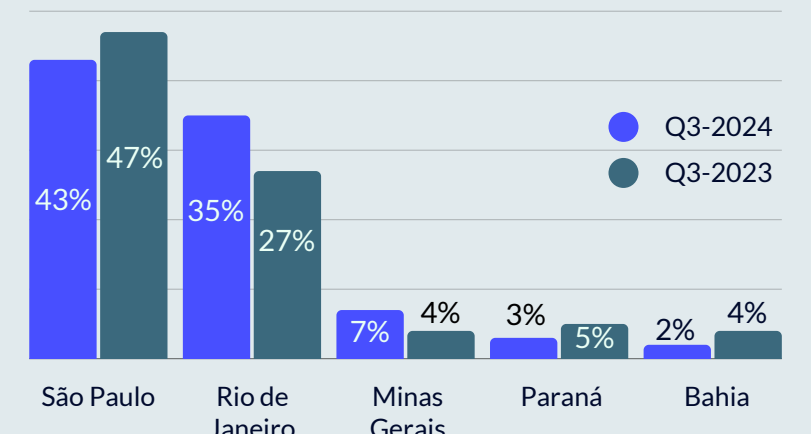

Q3-2024 CARGO THEFT TRENDS - BRAZIL

Average Cargo Thefts per Month

1349

Average Cargo Thefts per Day

45

Number of Cargo Thefts in Q3

4,047

Percentage of Thefts with Violence

96.17 %

Cargo Theft by Product Type

Cargo Theft by Type of Event

Cargo Theft by Day

Top 5 Targeted States

Cargo Theft by Type of Location

Cargo Theft Q3 Annual Trends

Cargo Theft by Hours

Cargo Theft by Region