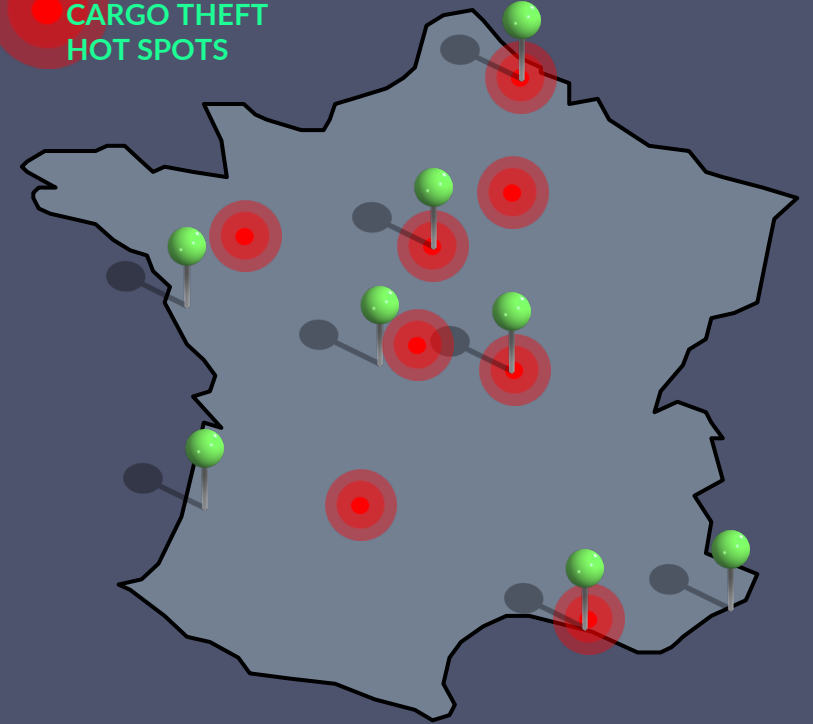

OLYMPIC GAMES PARIS 2024

DAYS OF
COMPETITION

EXPECTED
VISITORS

35
VENUES

NUMBERS

SPORTS

32

EVENTS

329

MOST COMMON THEFT LOCATIONS

UNSECURED
PARKING

31%

TRUCK STOPS/
FUEL STATIONS

27%

TIME & DAY

S	M	T	W	Th	F	S
		18%	18%		20%	

36%

Undefined

CONSISTENT
CARGO THEFT
HOT SPOTS

AVERAGE
LOSS
VALUE

\$459,970

Olympic locations